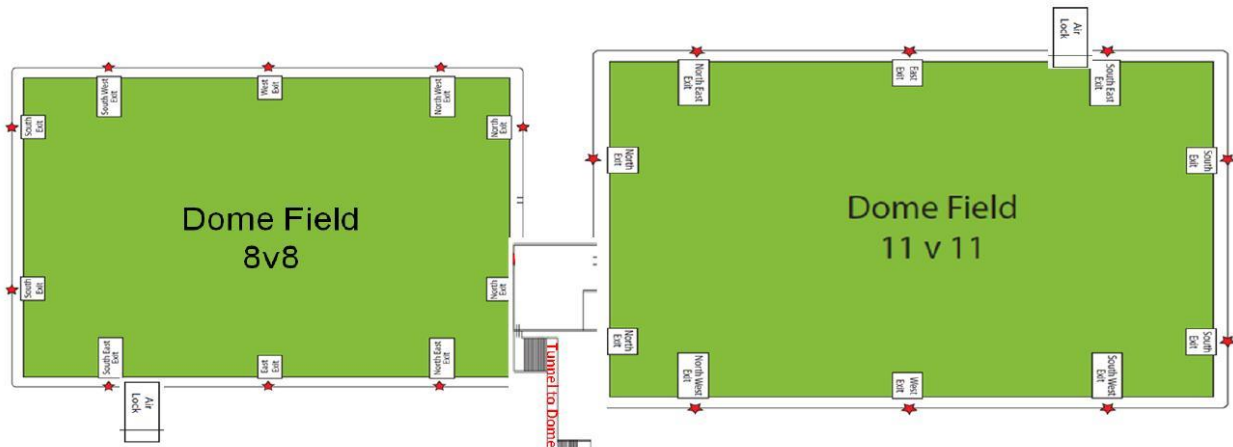

Total Soccer Wixom: Full Lower Level Map

Total Soccer Wixom: Dome Fields Map

Doors into Main Facility
by Wembley